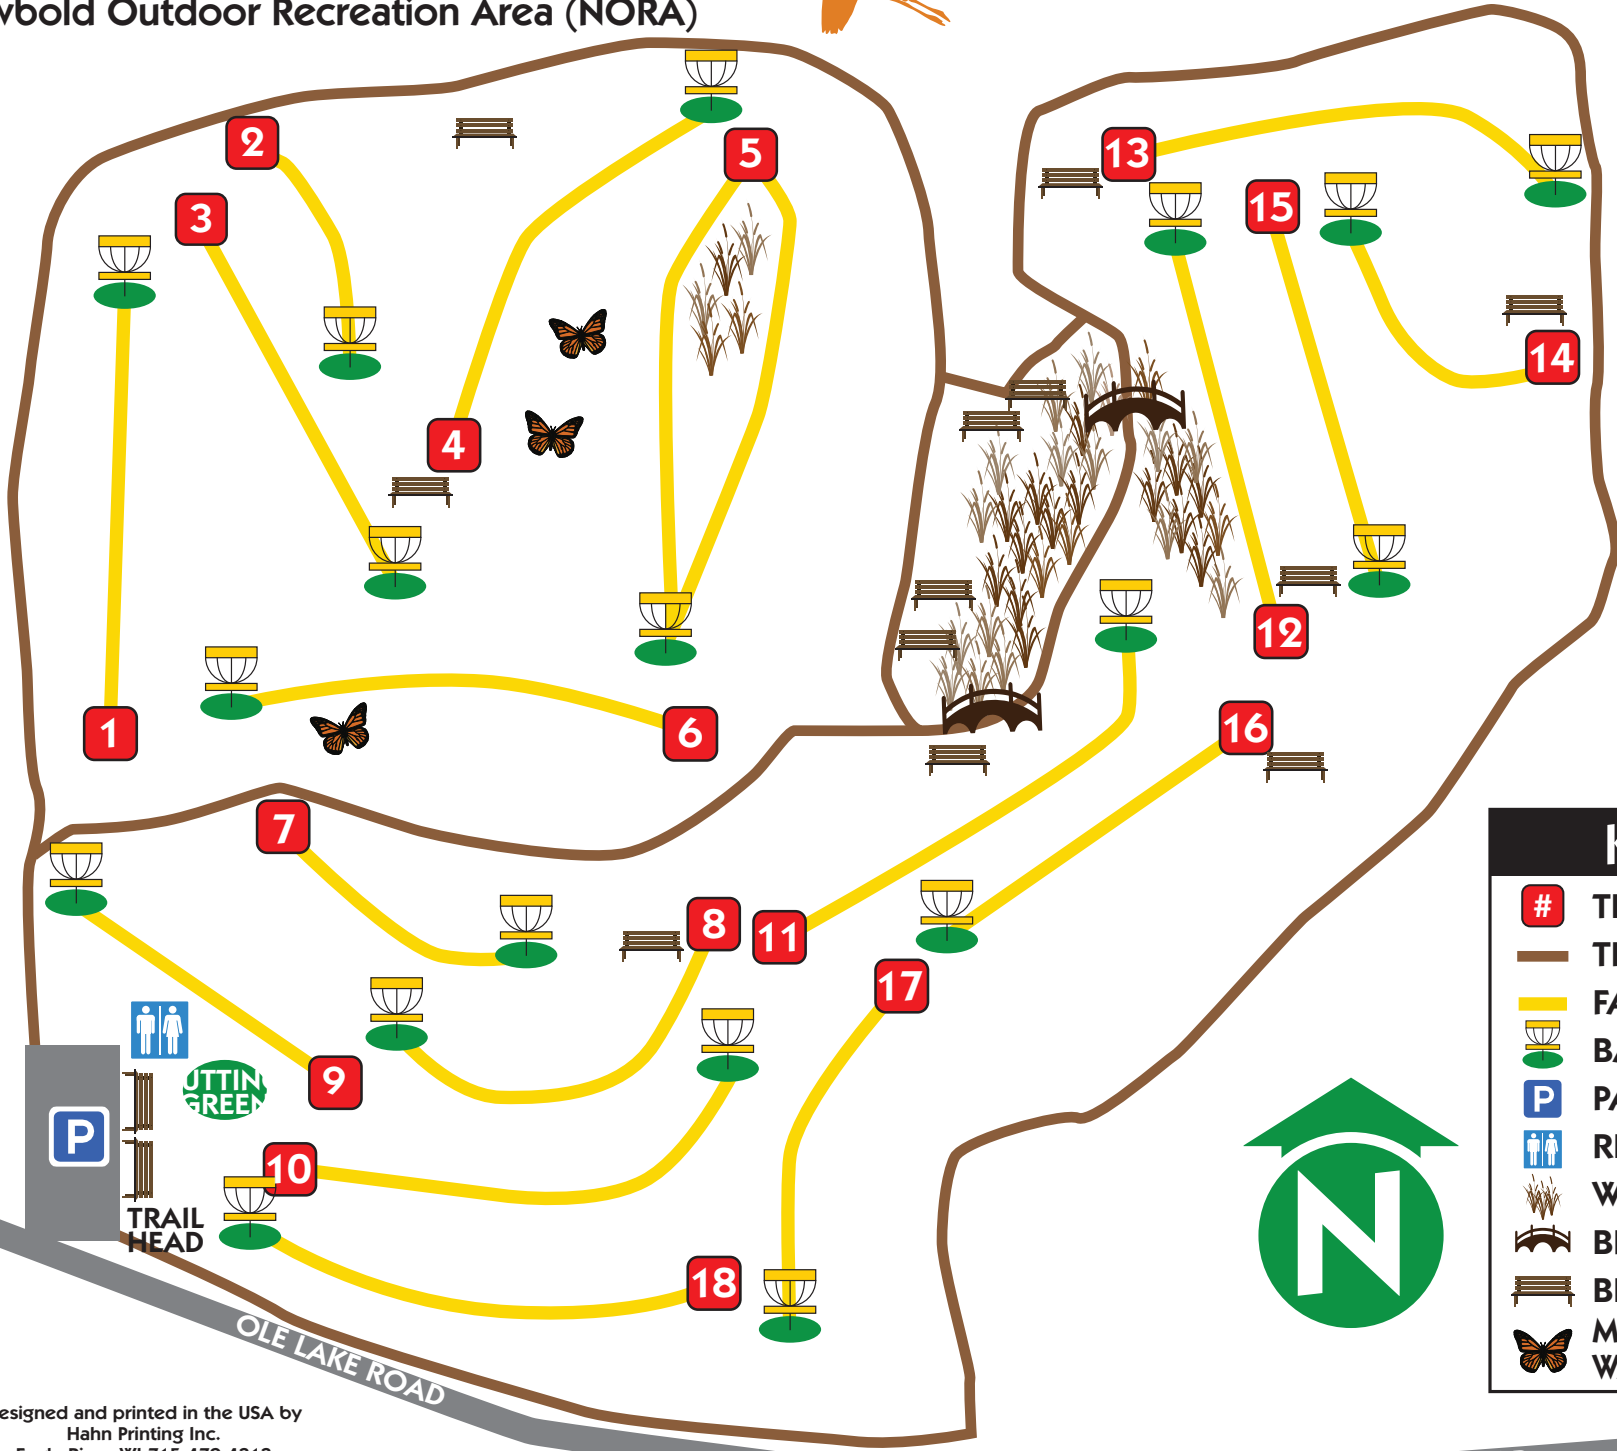

ROOKERY RUN DISC GOLF COURSE

Newbold Outdoor Recreation Area (NORA)

KEY	
#	TEE
—	TRAIL
—	FAIRWAY
	BASKET
P	PARKING
	RESTROOM
	WET AREA
	BRIDGE
	BENCH
	MONARCH WAYSTATION

Designed and printed in the USA by
Hahn Printing Inc.
Eagle River, WI 715-479-4313

OLE LAKE ROAD

OLE LAKE ROAD

TO HWY. 47